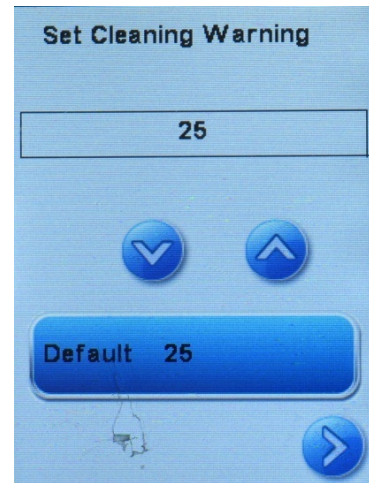

# Hydrim C61W G4 Set Cleaning Warning

The reminder frequency for the chamber cleaning can be set to 25, 50 or 100.