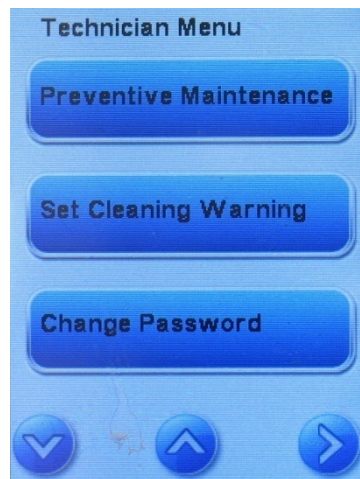

# Hydrim C61W G4 Set Cleaning Warning

The reminder frequency for the chamber cleaning can be set to 25, 50 or 100.