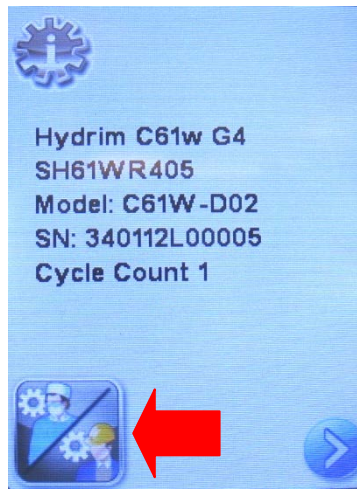

# Hydrim C61W G4 Set Cleaning Warning

The reminder frequency for the chamber cleaning can be set to 25, 50 or 100.